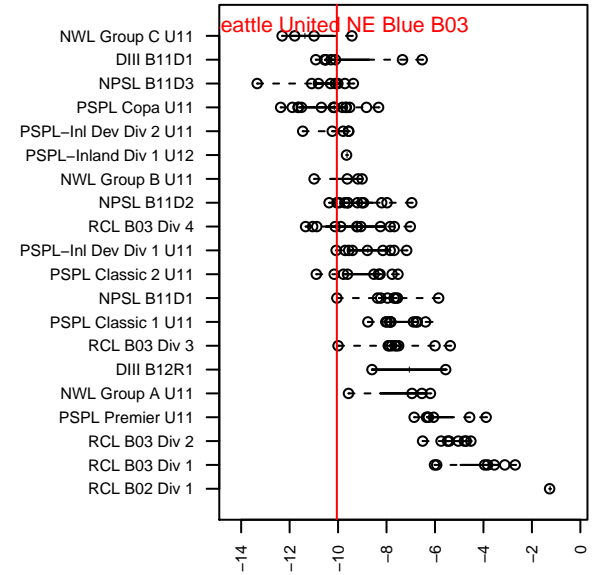

**attack and defense rating
relative to others at age
and all opponents in last 13 months**