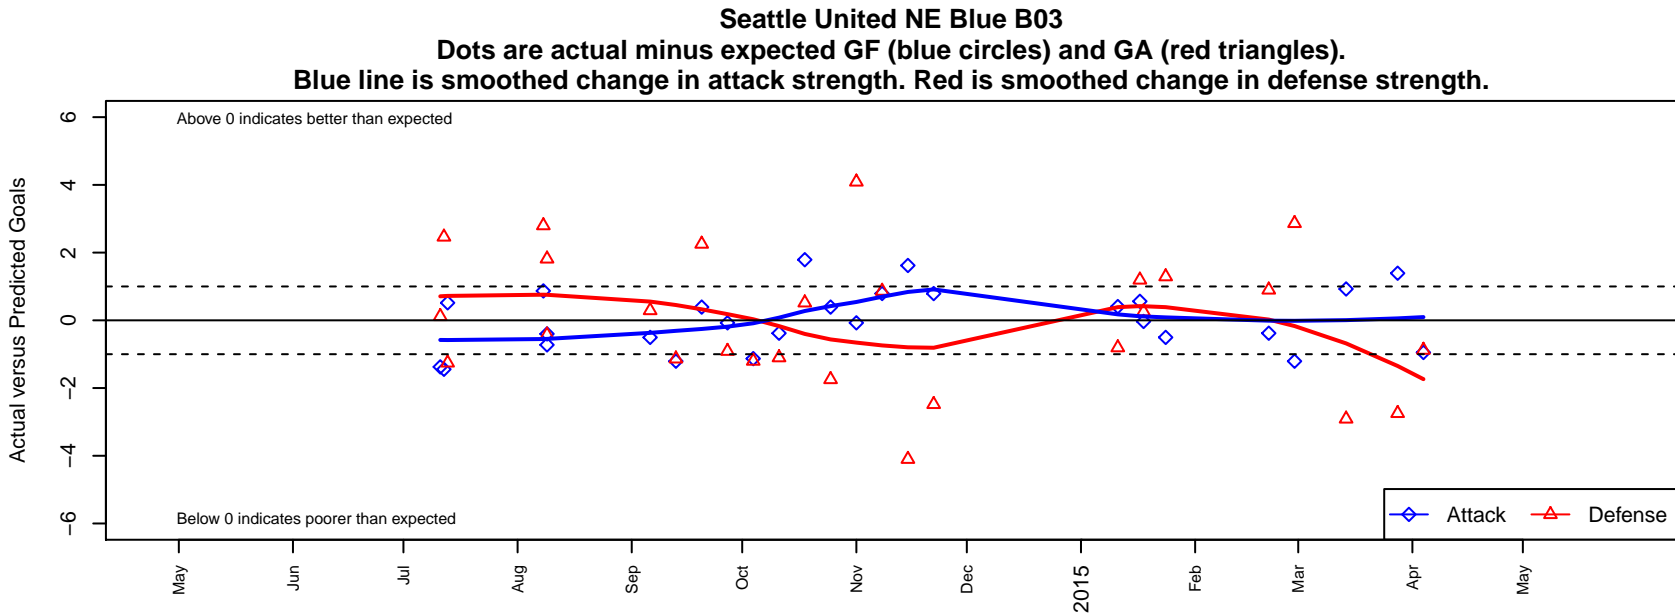

Seattle United NE Blue B03

Seattle United Regional
 Seattle, WA
 B03 total strength=138
 attack=0.17 defense=0.06
 fall league = NPSL B11D1
 spr league = Spr NPSL B11D1

alt names used:
 SU NE Blue [B03]
 Seattle United NE B03 Blue
 SU NE BU11 Blue
 Seattle United NE B03 Blue
 Seattle United B03 NE Blue

Venues played:
 2014 Seattle Cup BU11
 2014 Shoreline Classic BU11
 2014 NPSL B11D1
 2014 Founders Cup B03
 2014 Spr NPSL B11D1

**attack and defense variance (black dot)
relative to other teams
and top 10 in region**